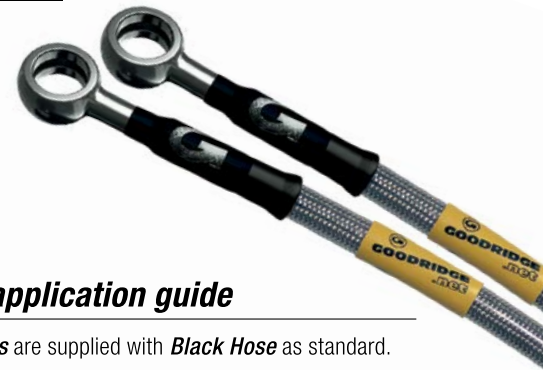

Zinc Plated Kits

AC	10
Acura	10
Alfa Romeo	10
Alvis	10
Aston Martin	10
Audi	10
Austin	10-11
Bentley	11
BMW	11
Bond	11
Chevrolet	11
Citroen	11
Daihatsu	11-12
Daimler	12
Datsun	12
De Tomaso	12
Ferrari	12
Fiat	12
Ford	12-13
Ginetta	13
Hillman	13
Honda	13
Hyundai	13
Jaguar	14
Jensen	14
Lada	14
Lamborghini	14
Lancia	14
Land Rover	14
Lexus	14
Lotus	14
Maserati	14
Matra	14
Mazda	14-15
Mercedes	15
MG	15
Mitsubishi	15
Morgan	15
Nissan	15-16
Opel	16
Peugeot	16
Pontiac	16
Porsche	16
Proton	16
Range Rover	16
Reliant	16
Renault	16-17
Rover	17
Saab	17
Seat	17
Singer	17
Skoda	17
Smart	17
Subaru	17
Sunbeam	17
Suzuki	17
Talbot	17
Toyota	17-18
Triumph	18
TVR	18
Vauxhall	18
Volkswagen	18-19
Volvo	19-20

Clutch Lines

Zinc Plated

Alfa Romeo	21
Aston Martin	21
Austin	21
BMW	21
Ginetta	21
Hillman Imp	21
Jaguar	21
Lamborghini	21
Land Rover	21
Lotus	21
Mazda	21
MG	21
Mitsubishi	21
Morgan	21
Peugeot	21
Porsche	21
Range Rover	21
SAAB	21
Toyota	21
Triumph	21
TVR	21

Stainless

Aston Martin	21
Austin	21
BMW	21
Land Rover	21
Lotus	21
Mazda	21
MG	21
Mitsubishi	21
Morgan	21
Peugeot	21
Toyota	21
Triumph	21

How to use this application guide

All **Stainless Phantom Kits** are supplied with **Black Hose** as standard.
All **Zinc Plated Kits** are supplied with a **Clear-Cover, with Goodridge Print, Hose** as standard. If a different colour hose is required then select one of the following. *See Below for colour examples.*

Stainless Steel Phantom Kit Example:

SAA0100-4C-CF with orange hose becomes **SAA0100-4C-OR**

Plated Kit Example:

SAA0099-4P-CF with orange hose becomes **SAA0099-4P-OR**

Light Green	LG	Carboline	CB
White	WT	Clear	CL
Red	RD	Electric Blue	EB
Clear with Goodridge print	CLG	Yellow	YE
Black	BK	Orange	OR